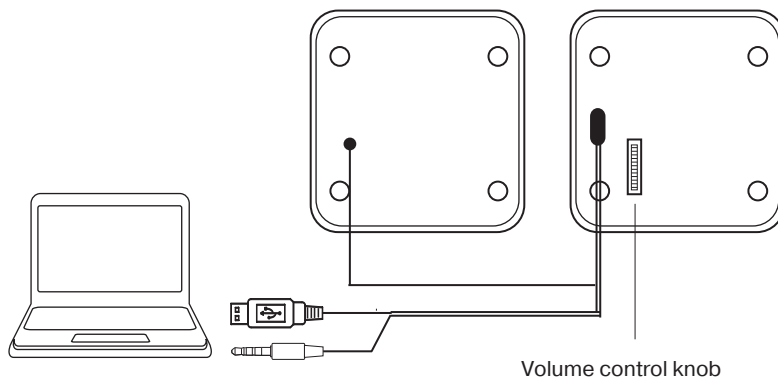

PACKAGE CONTENTS

- 2.0 USB Speaker System – 1 pc
- User manual – 1 pc
- Warranty card – 1 pc

SAFETY PRECAUTIONS

- Do not open the multimedia speaker system (MSS) and do not perform repairs by yourself. Service and repairs should be performed only by qualified specialists at authorized service centers. The list of authorized service centers is on www.real-el.com
- Protect the MSS from high humidity, water and dust.

SPECIAL FEATURES

- Compact design
- Volume control
- USB power supply

CONNECTION AND OPERATION

- Speaker System (MSS) can be connected to USB port on your computer or laptop (see connection diagram, Fig. 1).
- Plug USB cable to the USB port on your computer or laptop.
- Plug signal cable mini jack a to PC sound card or to audio output of the audio source.

**SPECIFICATION**

Output power (RMS)	5 (2 × 2.5) W
Frequency range	120 – 19 000 Hz
Speaker dimensions	Ø 50 mm
Power supply	USB/5V DC
Connection	mini-jack Ø 3.5 mm
Dimensions	70 x 70 x 70 mm
Case material	plastic
Weight	0.217 kg